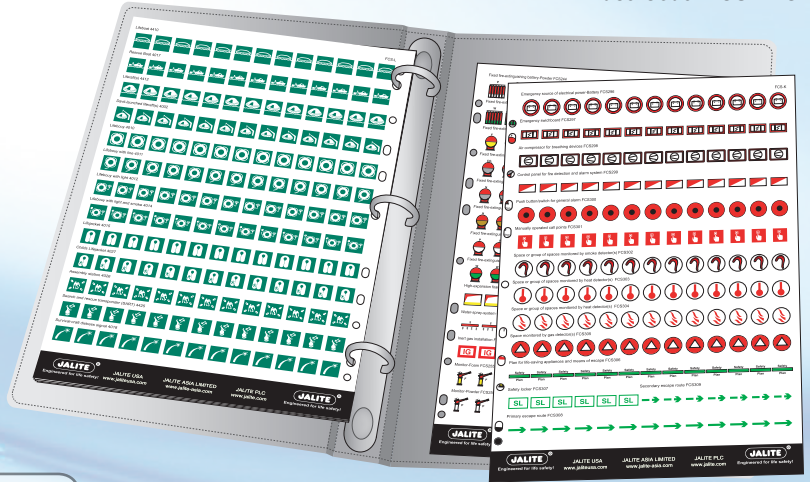

Fire Control Plan & Life Saving Symbols

The complete set of Fire Control Plan & Life Saving Symbols published in ISO 17631:2002

To order the complete FCS pack including CD ROM use Code: FCS-PACK

Symbols are also available on CD ROM!

The JALITE file and CD Rom is a complete set of fire control plan and life saving symbols published in ISO:17631:2002.

Indicates the location and type of equipment

Symbol	Description	Symbol	Description
	Lifeboat		Line-throwing appliance
	Lifejackets		EPIRB
	Immersion suit		Radar transponder
	Rocket parachute flares		
	Child's lifejackets	Symbol	Description
	Medical locker		Safety Locker
	Lifebuoy with light		Manually operated call points
	Lifebuoy with light and smoke		Smoke detectors

Example of part of a legend according to the safety plan above.

Exact size

Symbols are printed on clear self-adhesive material and can be individually peeled for ease of application.

SYMBOLS FOR LIFE-SAVING APPLIANCES